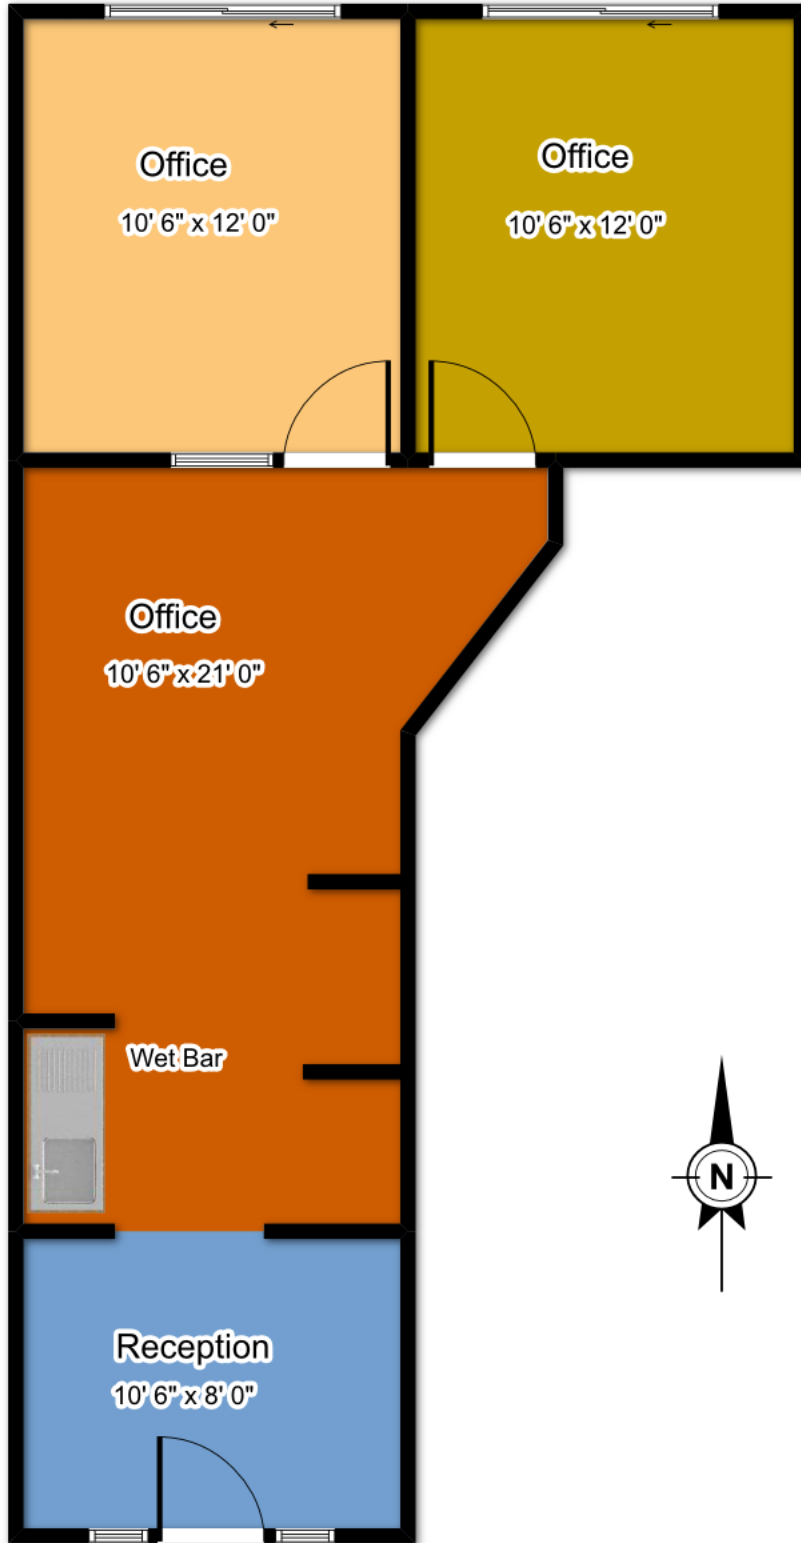

Smart Building

1661 N Swan Rd, Tucson Arizona 85712

Suite: 134 Size: 575 RSF

Pinnacle Property Management
520-571-9878

0ft 3ft 6ft 9ft