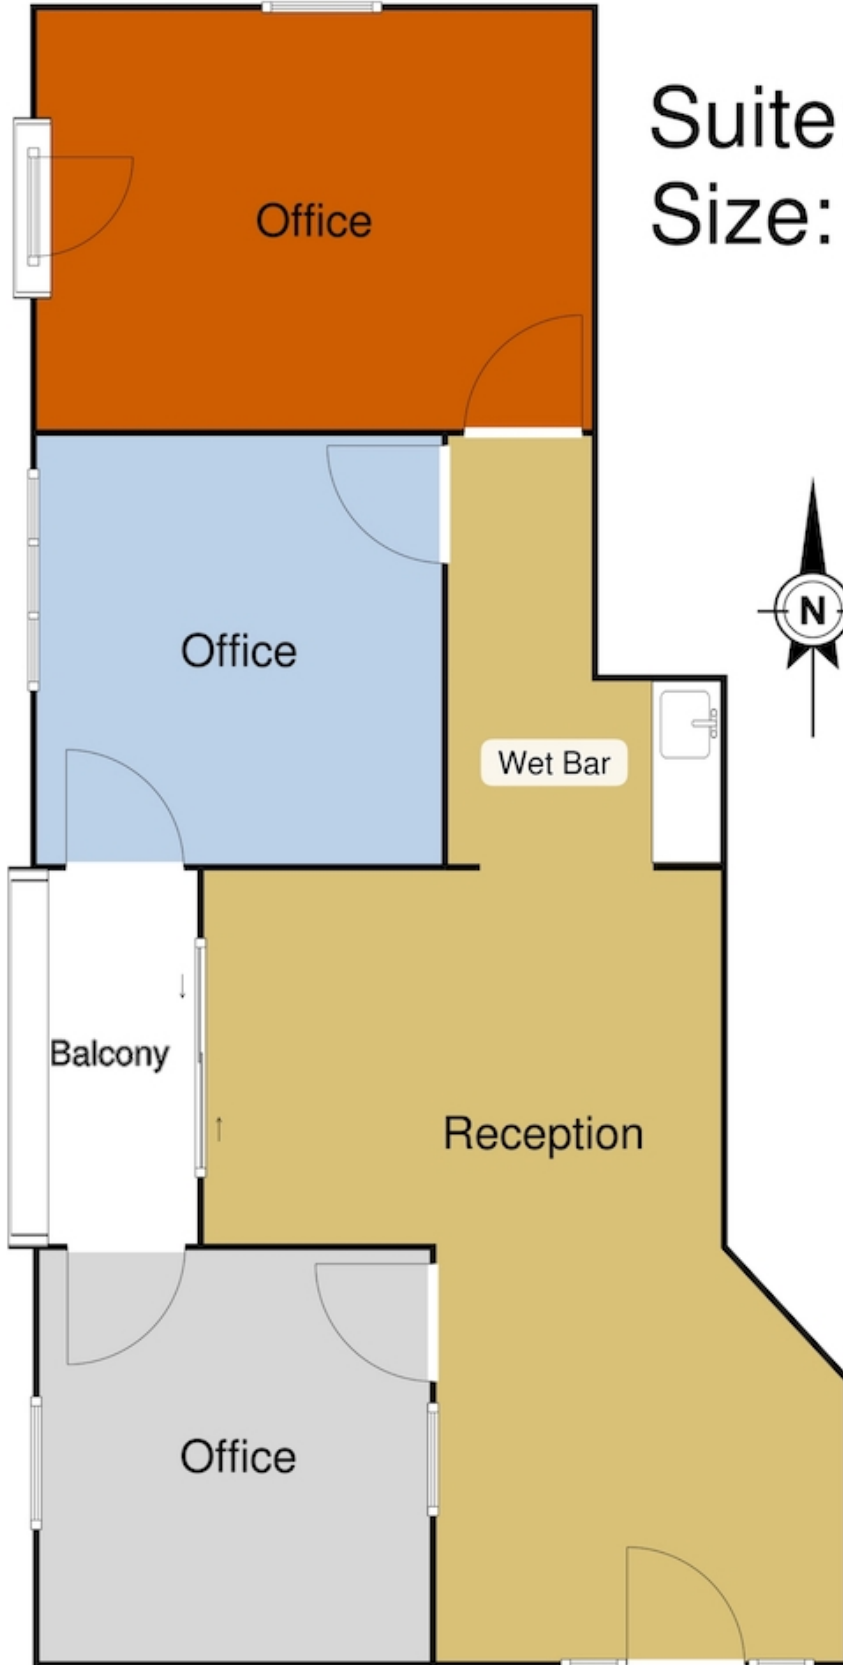

Smart Building

1661 N Swan Rd, Tucson AZ 85712

Suite: 310
Size: 805 rsf