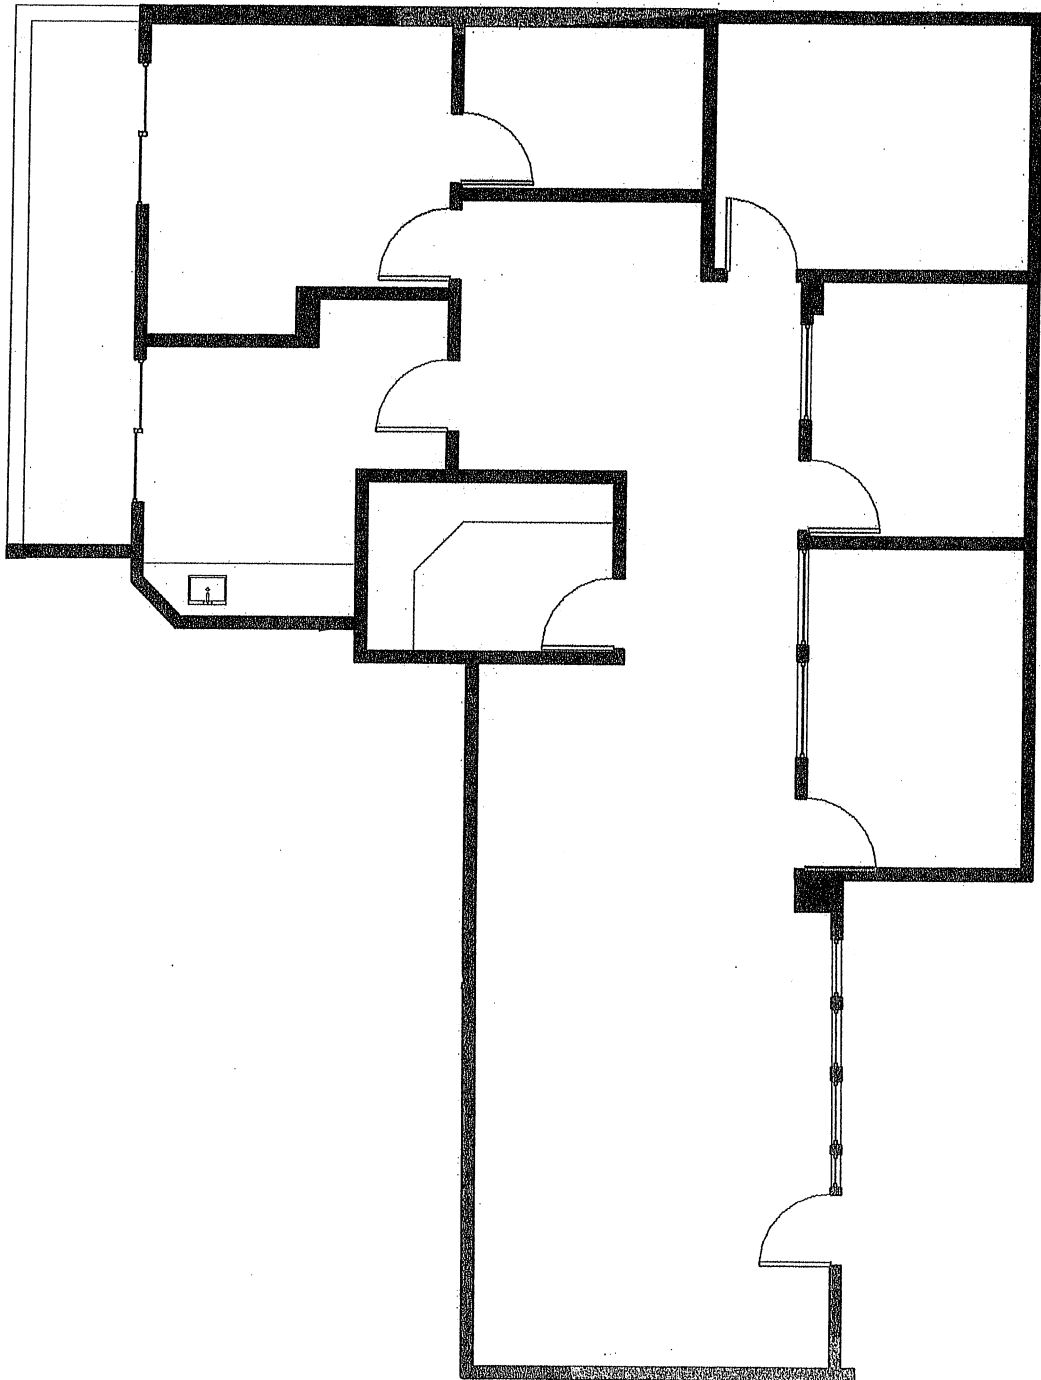

SMART BUILDING

1661 North Swan Rd.
Tucson, AZ 85712

Suite: 100
Size: 1,500 RSF